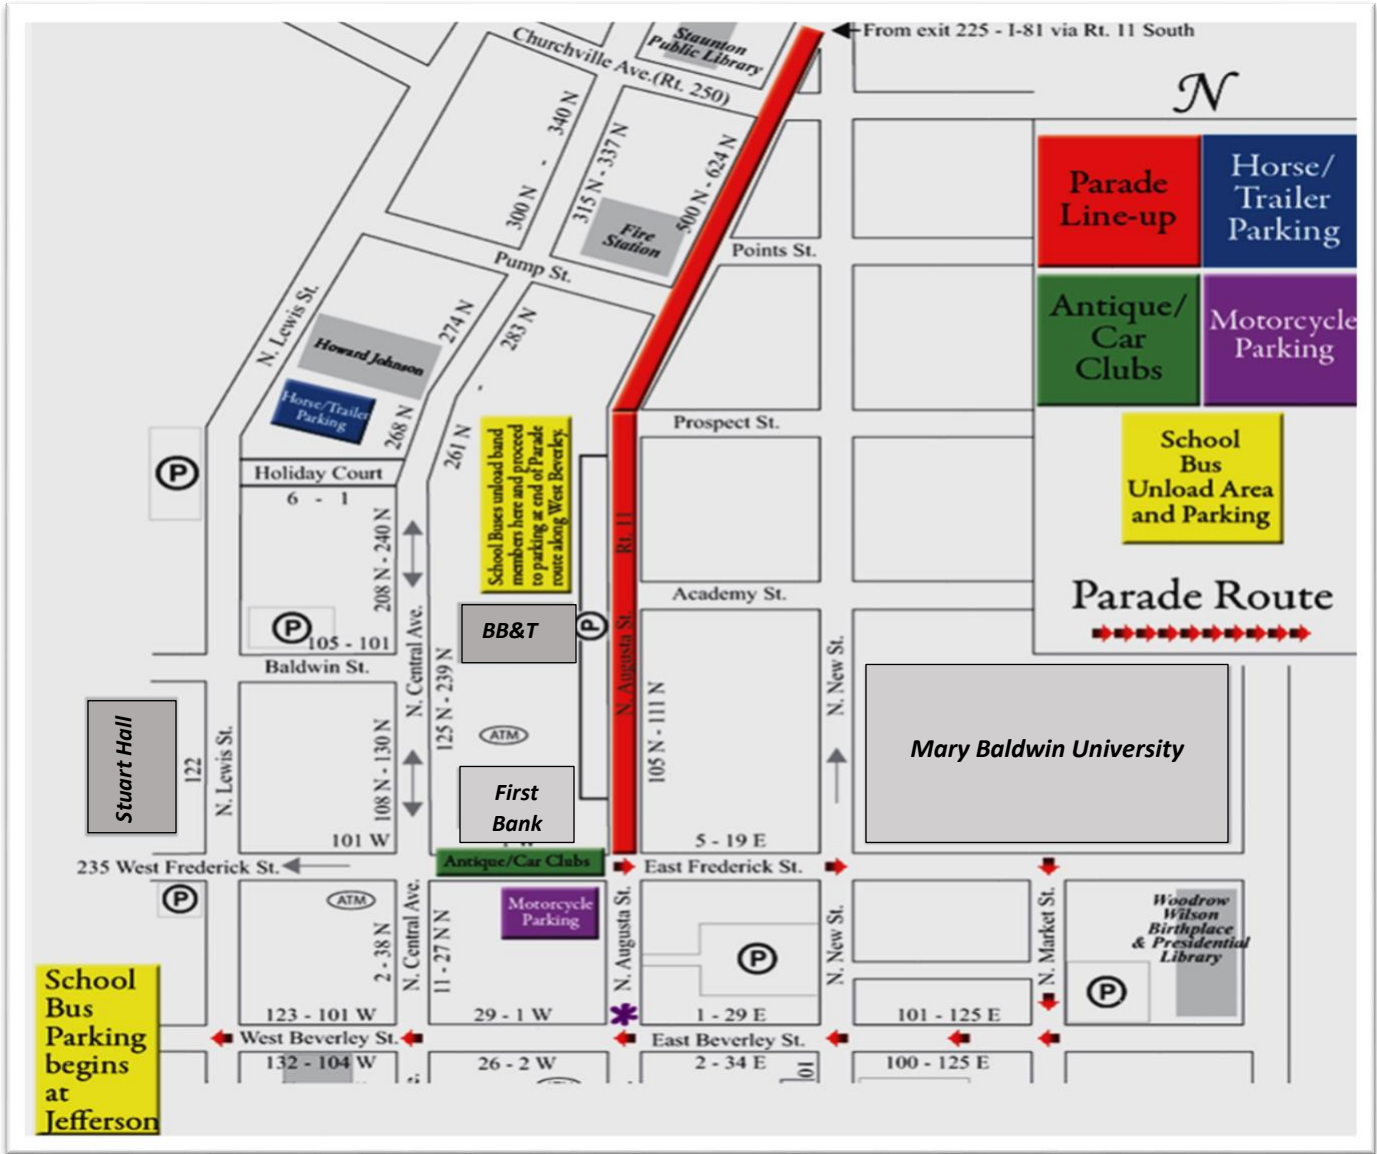

# A Welcome Home Christmas Parade 2021

The streets along the route will be closed at 5:00pm. For parking, the Wharf lot is open, free and has the easiest egress. The New Street Garage and Johnson Street Garage will be open **but** the New Street Garage will be difficult to exit due to parade route.

The official route extends to Church Street and the block in front of Trinity Church. Please **DO NOT** plan to unload immediately after the Parade ends at the Church. We have an audience in front of Trinity Church and this will cause delays in parade traffic.

**PLEASE NOTE:** The median island at Frederick and Augusta is reserved for official Marshal use.

## Hometown Parade Sponsor